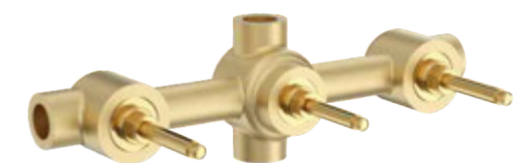

XA-CWM20
Concealed body wall mixer.

₹ 2,286/-

X12 CLARO

BATH / SHOWER AREA