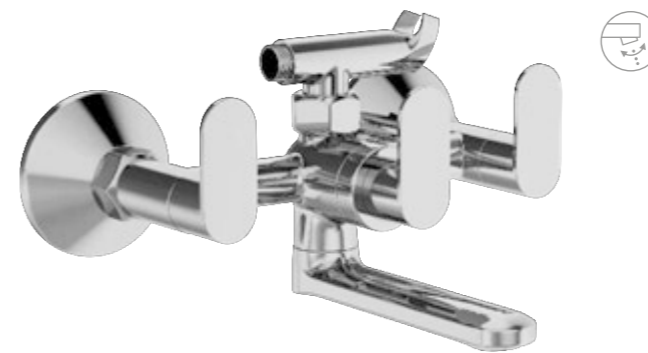

CLARO COLLECTION

CLARITY DRIVES USABILITY

With clear and concise controls, effortless water temperature adjustment, and sleek, ergonomic handles, our faucets provide a seamless user experience that makes everyday tasks a breeze. By combining clarity of design with advanced functionality, we're redefining the way you interact with water.

X12 CLARO

COLLECTION

X12-AC05
Wall mixer with provision for over head shower.

₹ 3,928/-

X12-AC06
Wall mixer 3 in 1 system with provision for hand shower & over head shower.

₹ 4,584/-

X12-AC07
Wall mixer with hand shower arrangement (crutch).