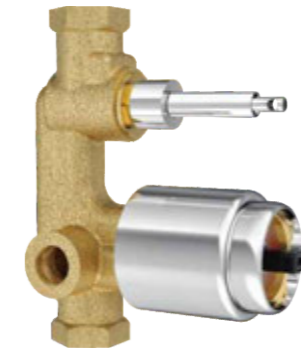

XA-SM40
Concealed body for single lever diverter 40 MM cartridge with button assembly cartridge sleeve without exposed parts.

₹ 3,790/-