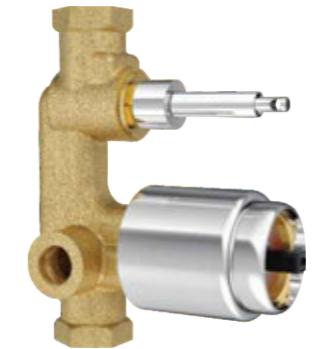

XA-SM40
Concealed body for single lever diverter 40 MM cartridge with button assembly cartridge sleeve without exposed parts.

₹ 3,790/-