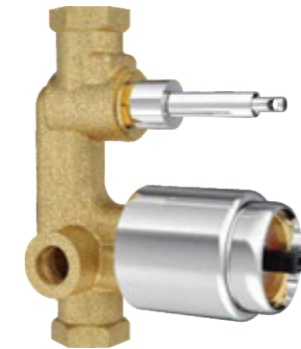

₹ 1,847/-

XA-SH45
Concealed body for single lever with high flow diverter with button assembly cartridge sleeve without exposed parts.

₹ 4,505/-

XA-SM40
Concealed body for single lever diverter 40 MM cartridge with button assembly cartridge sleeve without exposed parts.