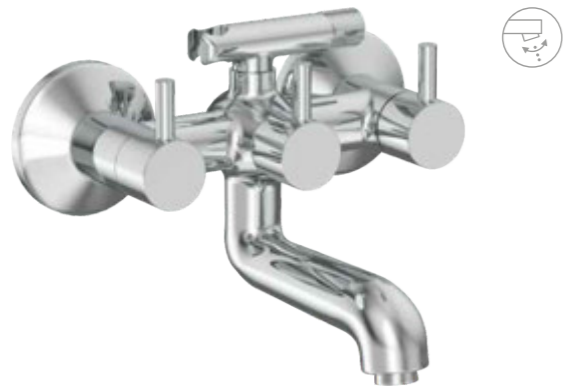

X1-AP07
Wall mixer with hand shower arrangement (crutch).

₹ 8,299/-