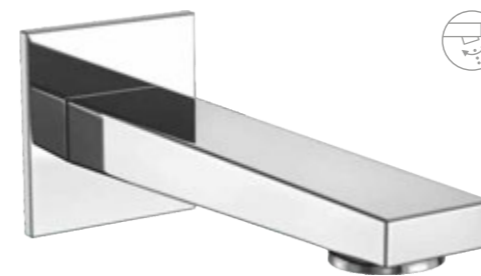

X2-AA03
Bath spout.

₹ 1,403/-