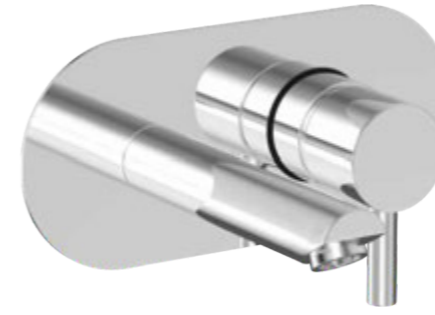

₹ 1,851/-

X1-AP12
High Neck Pillar Cock.

₹ 4,830/-

X1-AP16
Exposed parts kit for wall mounted basin Concealed tap with spout suitable for **XA-WCBT20**.

₹ 2,757/-

XA-WCBT20
Concealed body for wall mounted basin tap with 20MM spindle but without exposed parts.

₹ 2,147/-

X1-AP13
Single lever Basin Mixture Extended Spout.

₹ 6,318/-

X1-AP14
Tall Single lever Basin Mixture Extended Spout Tall.

₹ 7,484/-

X1-AP17
Swan neck with regular swivel spout.

₹ 2,431/-

X1-AP18
Swan neck pillar tap with extended spout.