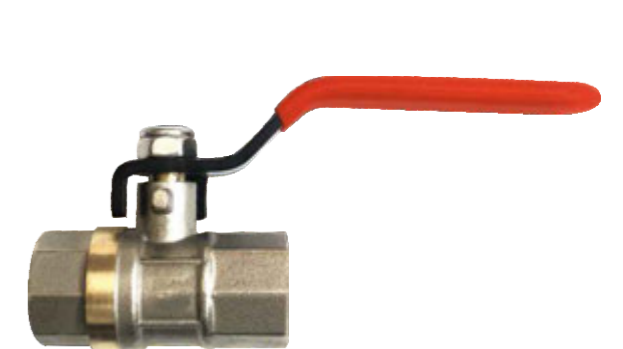

XB-BV15-40 - Ball valve

₹ 4,833/- BV-50   ₹ 2,970/- BV-40   ₹ 2,498/- BV-32
₹ 1,080/- BV-25   ₹ 824/- BV-20   ₹ 525/- BV-15