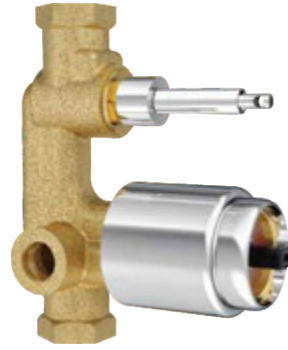

XA-SM40
Concealed body for single lever diverter 40 mm cartridge with button assembly cartridge sleeve without exposed parts.

₹ 3,790/-