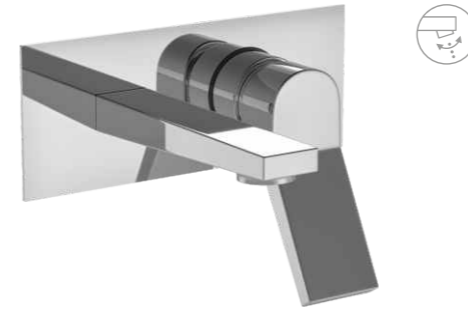

₹ 4,517/-

X2-AA14
Tall Single lever Basin Mixture Extended Spout Tall.

₹ 8,841/-

XA-WCB30
Concealed body for single lever basin mixer wall mounted cartridge sleeve without exposed parts.

₹ 2,798/-

X2 AERO

COLLECTION

X2-AA16
Exposed parts kit for wall mounted basin Concealed tap with spout suitable for **XA-WCBT20**.

₹ 3,172/-

X2-AA17
Swan neck with regular swivel spout.

₹ 2,857/-

X2-AA19
Center Hole Basin Mixer.

₹ 5,076/-