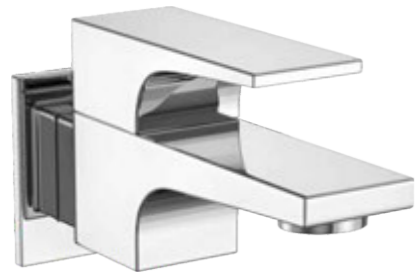

₹ 1,327/-

X5-AU33
Angular Stop cock.

₹ 1,443/-

X5-AU34
Bib cock with wall flange.

₹ 2,048/-

X5-AU35
Bib cock 2 way with wall flange.

₹ 2,557/-

X5-AU36
Angular Stop cock 2 way with wall flange.