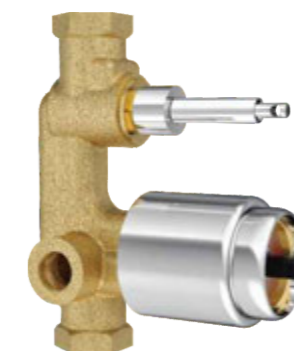

XA-SM40
Concealed body for single lever diverter 40 MM cartridge with button assembly cartridge sleeve without exposed parts.

₹ 3,790/-