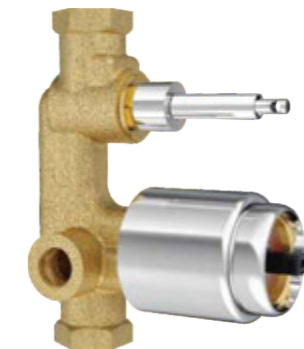

₹ 2,184/-

X5-AU03
Bath spout.

₹ 1,529/-

XA-SH45
Concealed body for single lever with high flow diverter with button assembly cartridge sleeve without exposed parts.

₹ 4,505/-

XA-SM40
Concealed body for single lever diverter 40 MM cartridge with button assembly cartridge sleeve without exposed parts.