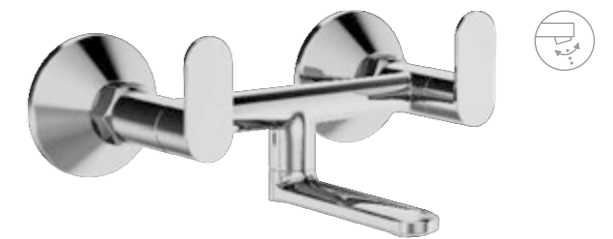

X12-AC08
Wall mixture non telephonic.

₹ 3,262/-