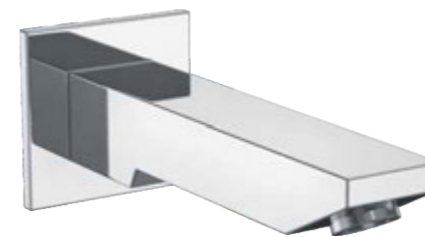

X7-AE03
Bath spout.

₹ 1,070/-