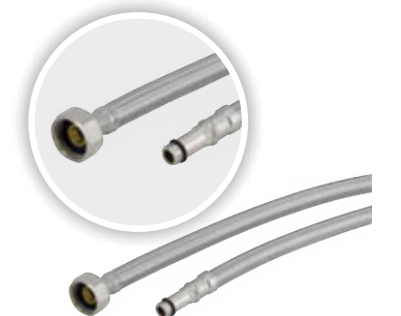

RAIN SHOWER
VENICE 4" x 4" (Inches)

₹ 1,188/-

SHOWER HOSE-2
1.5 Meter Length

₹ 943/-

304 SS CENTRE HOLE LEGS
18" Length

₹ 605/-

304 SS CENTRE HOLE LEGS
24" Length

₹ 679/-

XA

ALLIED
 COLLECTION

THE PERFECT COMPLEMENT

Essential Bath Fittings, carefully designed to complement our extensive range of external fittings. Our comprehensive collection includes internal fittings, cartridges, spindles, and special purpose faucets, ensuring a seamless and cohesive look. From the inside out, our Allied Series provide the perfect finishing touch, combining functionality, durability, and style to create a truly exceptional bathing space.