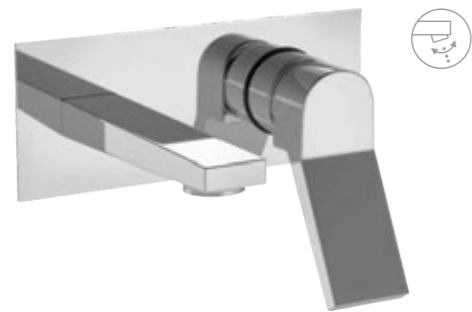

COLLECTION

X2-AA11
Pillar Cock.

₹ 1,931/-

X2-AA13
Single lever Basin Mixture Extended Spout.

₹ 6,048/-

X2-AA15
Exposed parts kit for wall mounted basin mixer with spout suitable for **XA-WCB30**

₹ 2,862/-

X2-AA12
High Neck Pillar Cock.

₹ 4,517/-

X2-AA14
Tall Single lever Basin Mixture Extended Spout Tall.

₹ 8,841/-

XA-WCB30
Concealed body for single lever basin mixer wall mounted cartridge sleeve without exposed parts.

₹ 2,798/-

X2 AERO

COLLECTION